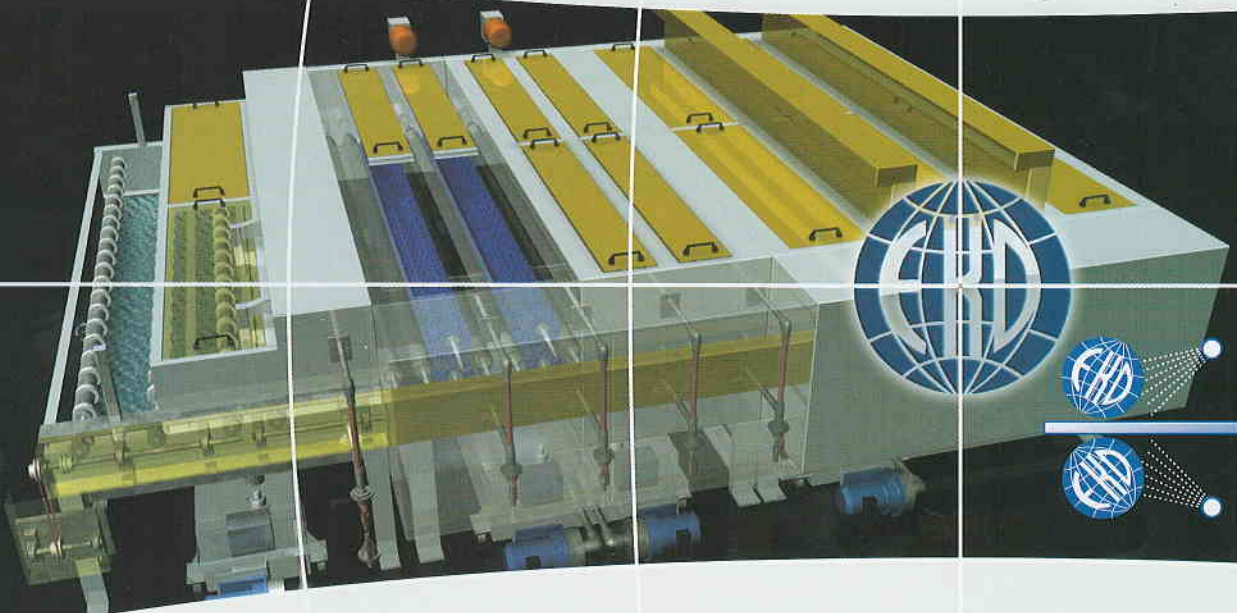

KLÖPPER

Flat Glass Washing Machines

Flat Glass Washing Machines

**Horizontal Washing Machines with Precleaning,
Lucor removal and Scrubbing –
Low-E version, working width 1600, 2200, 2600, 3300 mm**

Founded in 1928 Klöpfer can look back with some pride on many years of industrial history. It is experience that counts.

Our glass washing machines, automotive glass plants, flat laminating plants and mirror plants in various designs and dimensions

*- certified to DIN EN ISO 9001-
are facts for quality.
Around the globe.*